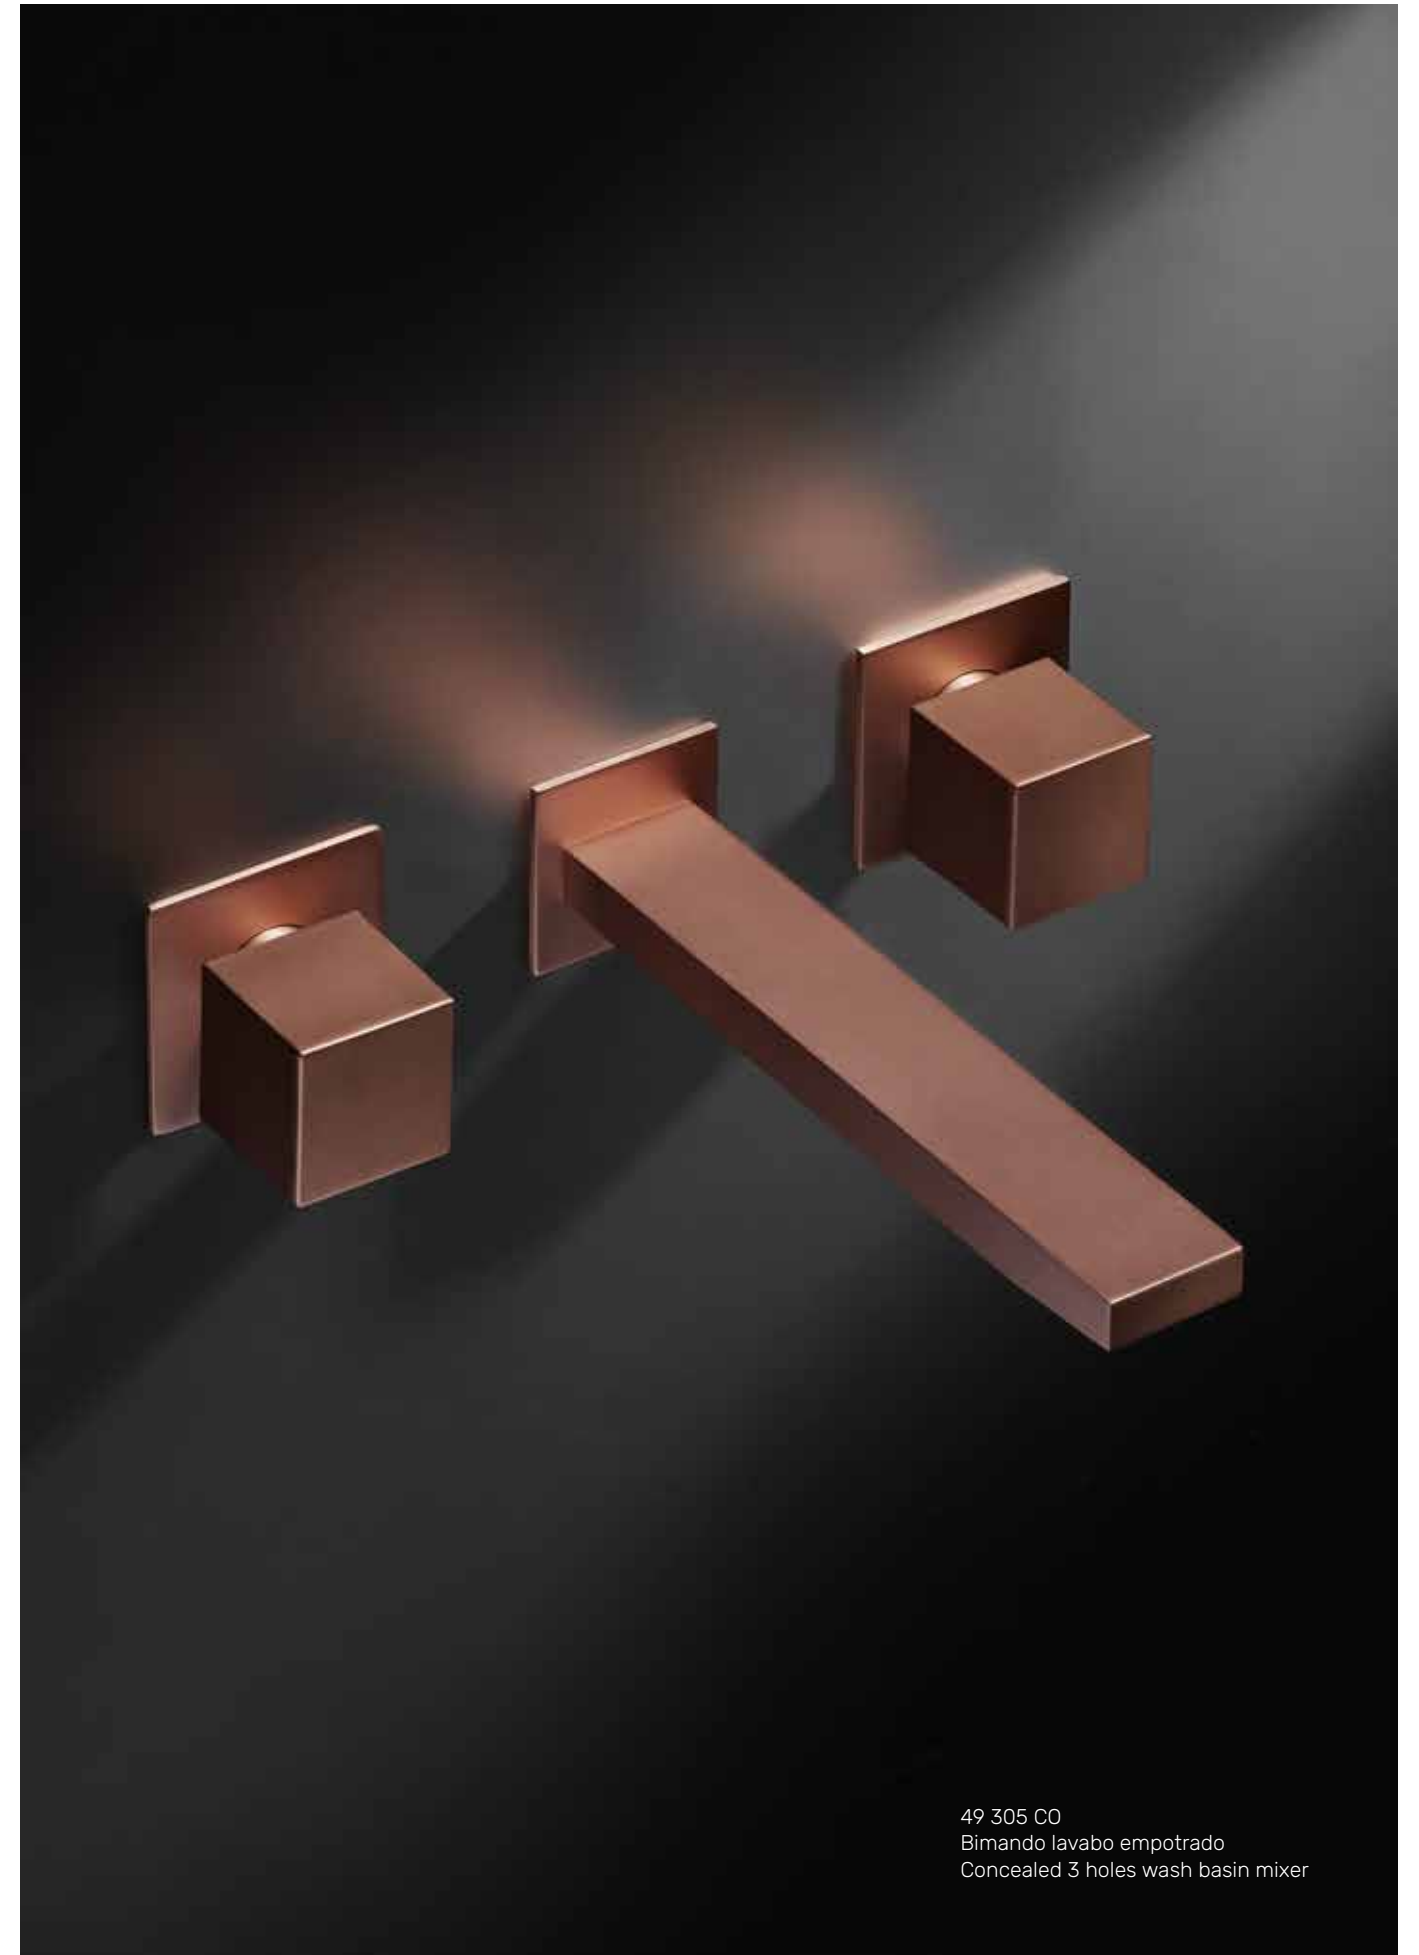

49 305 CO
Bimando lavabo empotrado
Concealed 3 holes wash basin mixer