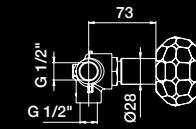

87 320 / 87 330 / 87 340 / 87 350

Distribuidor empotrar 2/3/4/5 salidas
Built-in diverter 2/3/4/5 ways
Inverseur 2/3/4/5 voies à encastrer
2/3/4/5-wege-umsteller
Встроенный дивертер на 2/3/4 /5 выхода